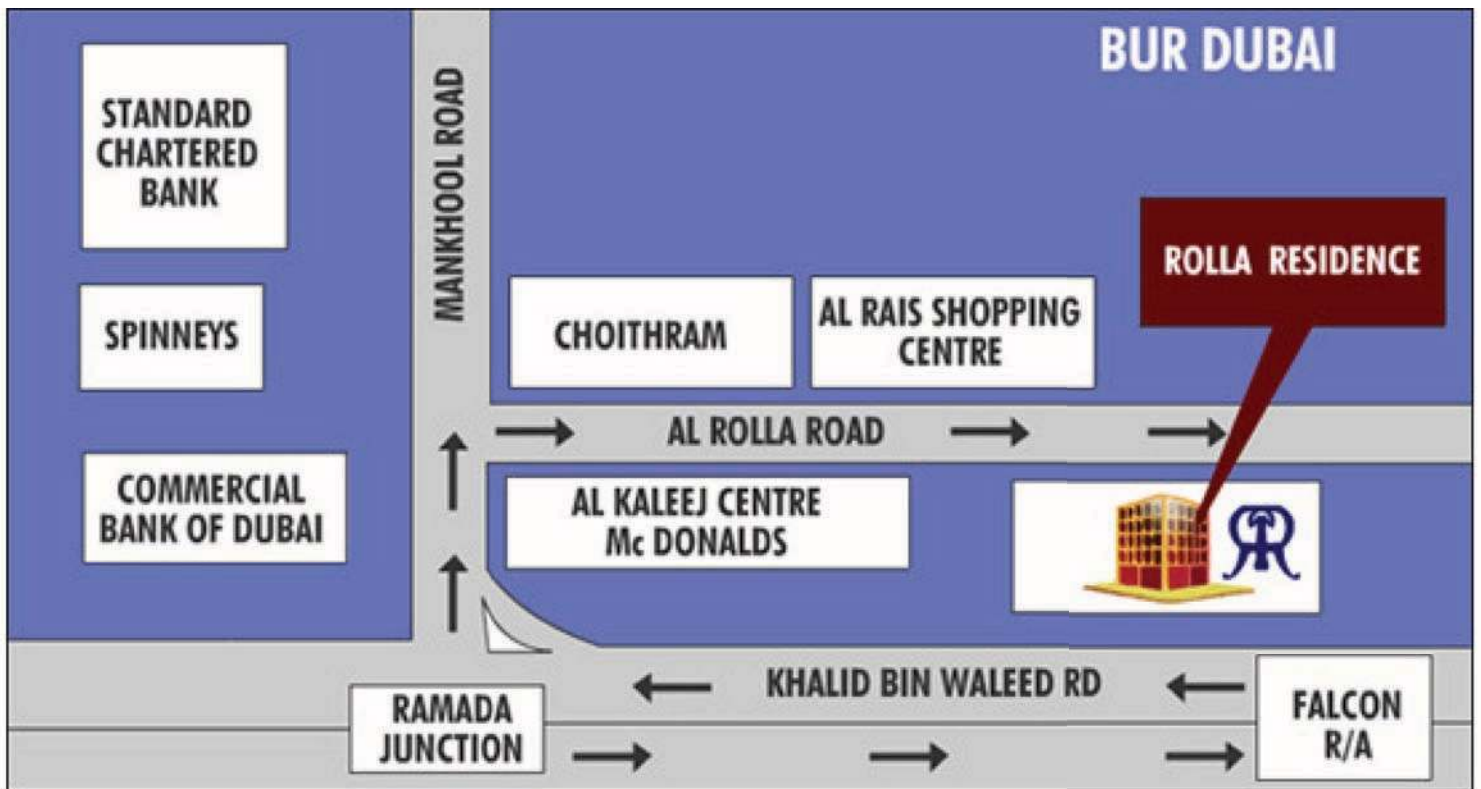

Our Pool is also open from 7:00am – 10:00pm

SPECIAL SERVICES

- Baby Sitting
- Baby Cot
- Wheel Chair

ROOM ENTERTAINMENT

CABLE TV CHANNELS

NEWS	-BBC World Network -Asad News -24 News
SPORTS	- Dubai Sports/Fox Sports/National Sports
MOVIES	-Star Movies/Star World
LOCAL CHANNELS	-Channel 2 -Sama Dubai -Asia Net -Zee Music/B4U -Al Jazeera -National 1 -Dubai -Dubai One -Zee Smile -LBC
OTHERS	-Melodu Arabia -National Geographic -NNK Japan -Channel 5 (Italian Channel)